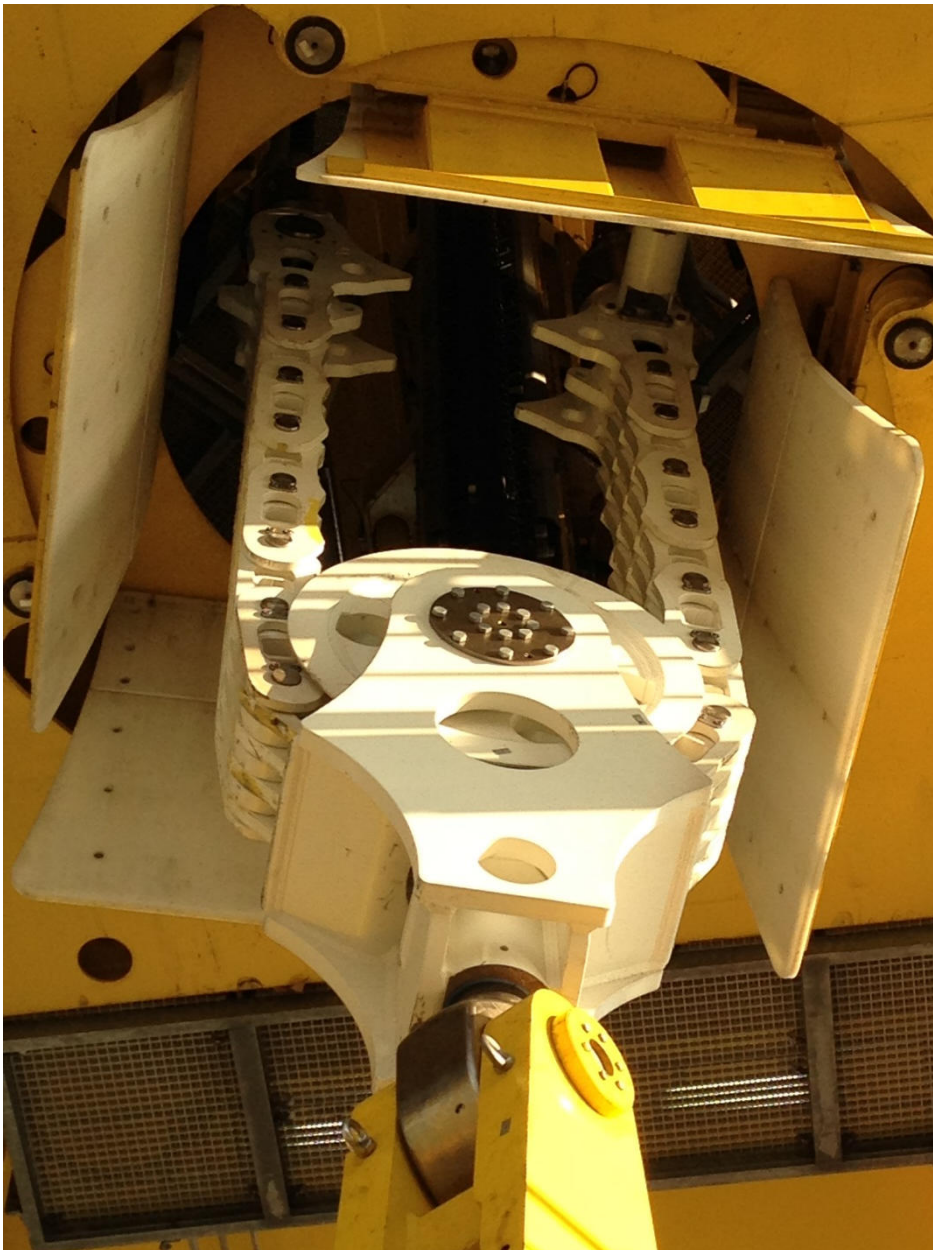

DUAL A&R MODE

Highlights

- › Optimizing operational safety increased
- › To connect both A&R Wire ropes in tandem to lift one single load
- › Synchronization by A&R Winches encoders and load cells
- › Tested under load in deep water