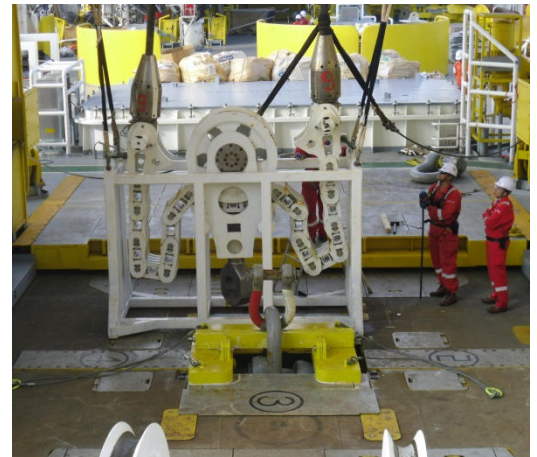

DUAL A&R MODE

Highlights

- › Optimizing operational safety increased
- › To connect both A&R Wire ropes in tandem to lift one single load
- › Synchronization by A&R Winches encoders and load cells
- › Tested under load in deep water